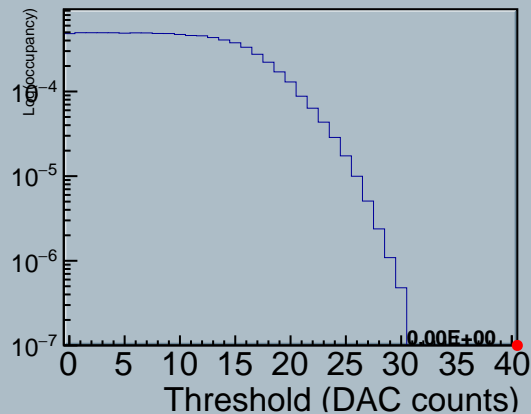

Module 0 ABC130_Panel_D_Hybrid7_HCC14 Stream 0 THRESHOLD (DAC) Scan