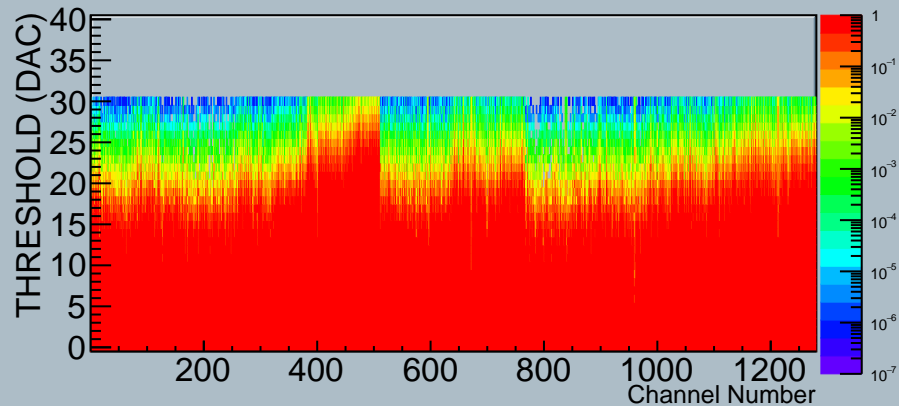

Module 0 ABC130_Panel_D_Hybrid7_HCC14 Stream 1 THRESHOLD (DAC) Scan

Module 0 ABC130_Panel_D_Hybrid7_HCC14 Stream 0 THRESHOLD (DAC) Scan