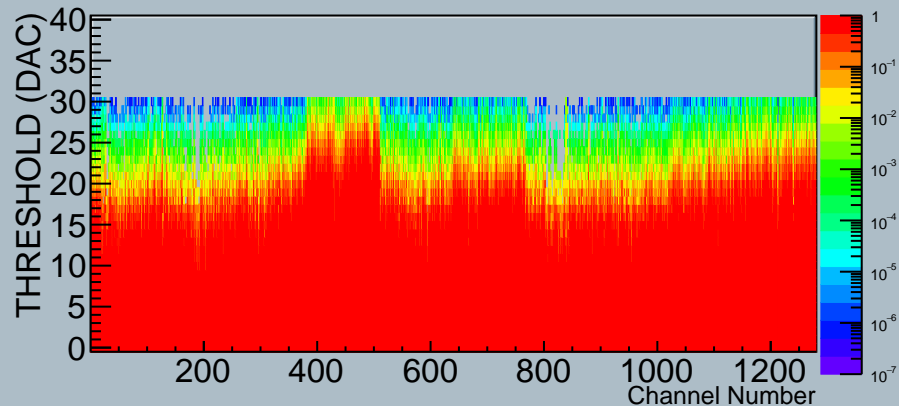

Module 0 ABC130_Panel_D_Hybrid7_HCC14 Stream 1 THRESHOLD (DAC) Scan