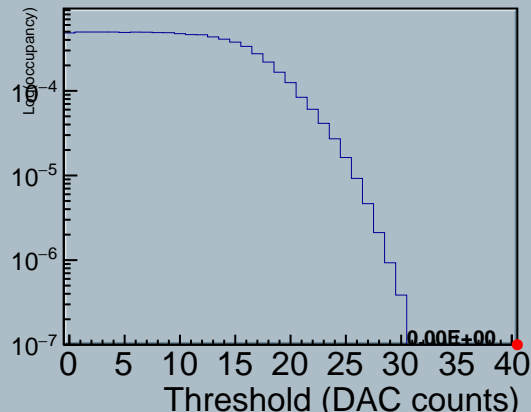

Module 0 ABC130_Panel_D_Hybrid7_HCC14 Noise Occupancy