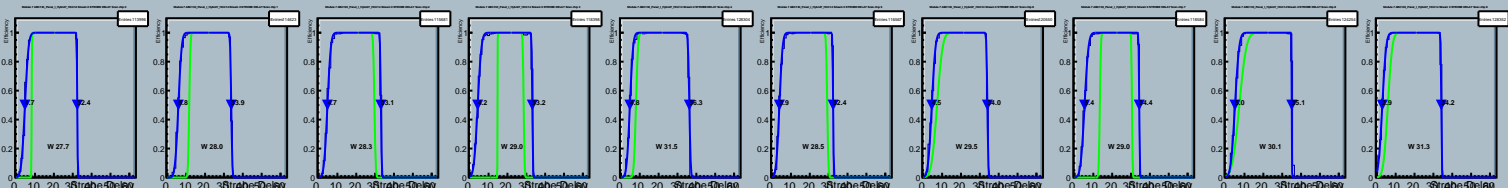

Module 7 ABC130_Panel_I_Hybrid7_HCC14 Stream 0 STROBE DELAY Scan

Module 7 ABC130_Panel_I_Hybrid7_HCC14 Stream 1 STROBE DELAY Scan