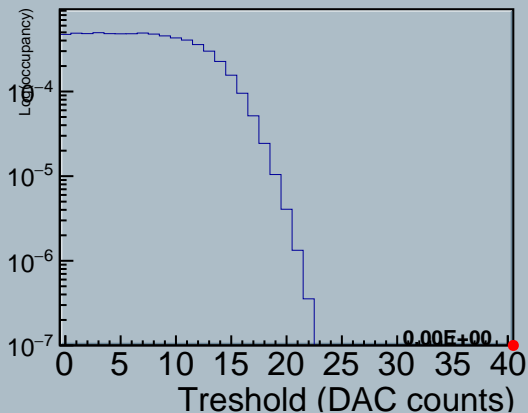

Module 1 ABC130_Panel_I_Hybrid1_HCC20 Stream 0 THRESHOLD (DAC) Scan